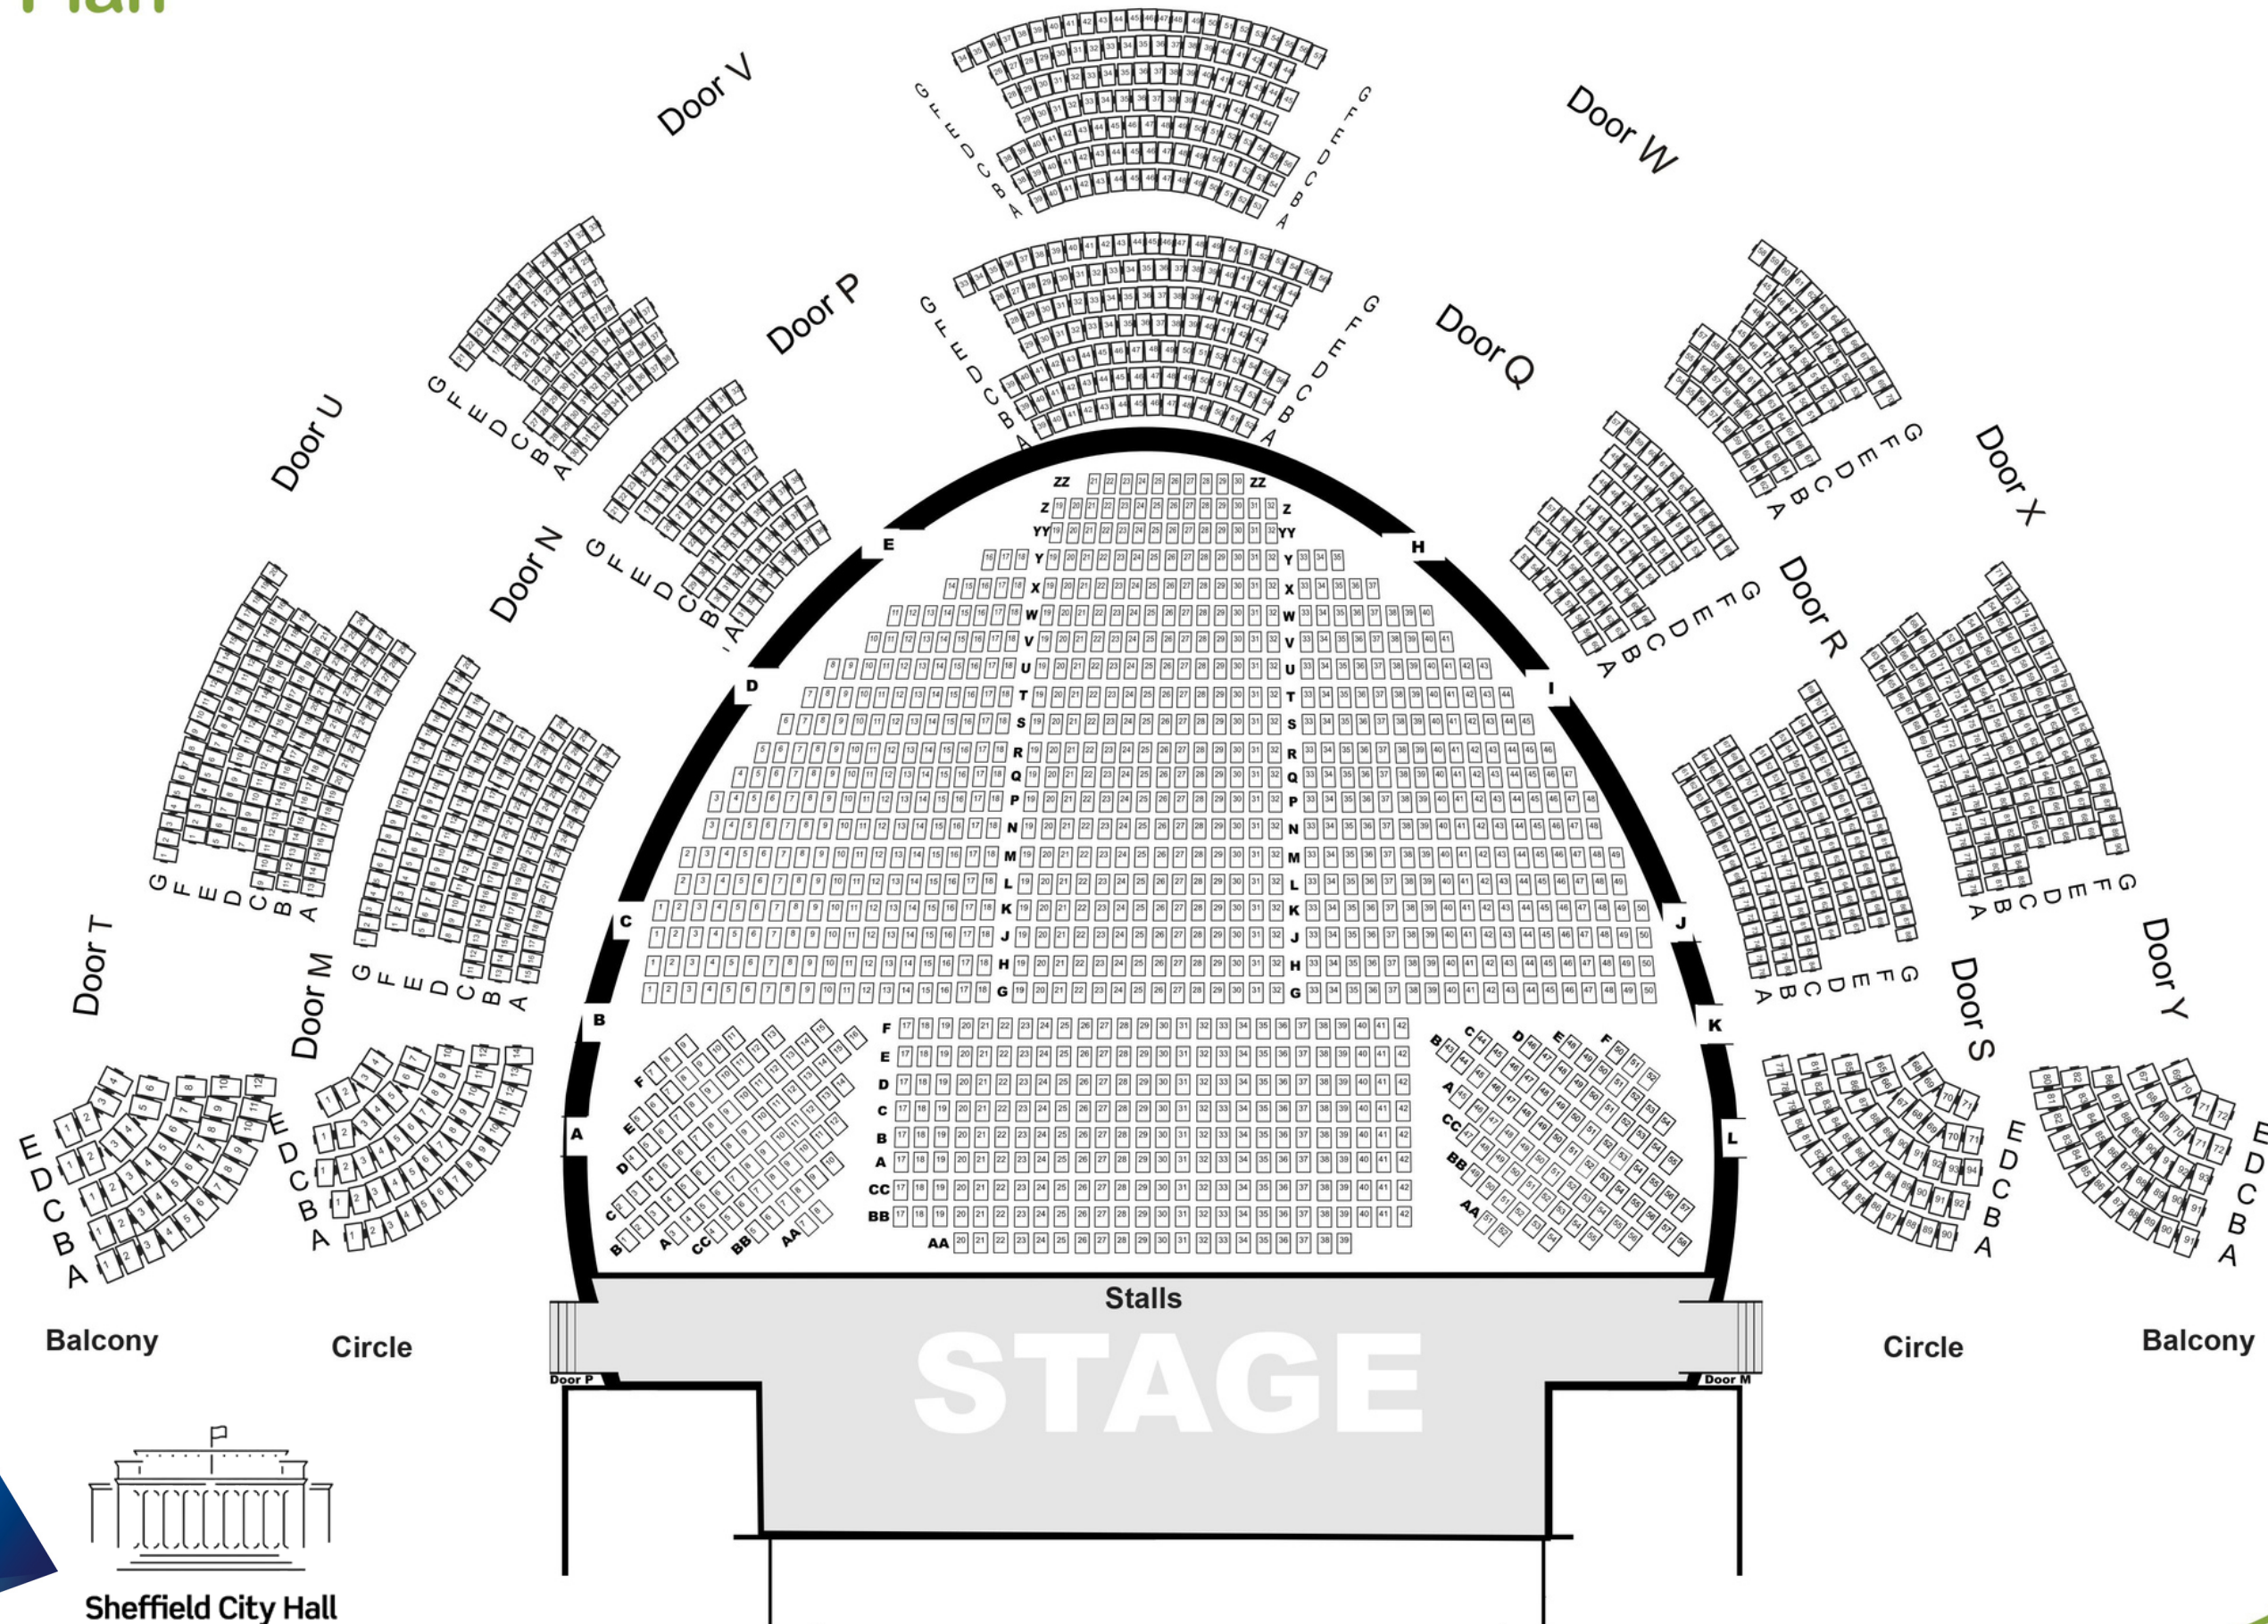

Irwin Mitchell Oval Hall

Floor Plan

Sheffield City Hall